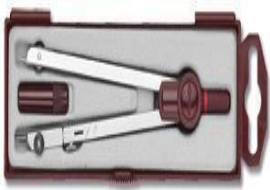

GWNEUTHURO A WELDIO L1 / FABRICATION & WELDING L1

- Pensil HB
- Pensil 3H
- Rhwbiwr
- Onglydd
- Sgwaryn 60° / 30° lleiafswm o 150mm o hyd (gweler y llun)
- Sgwaryn 45° lleiafswm o 150mm o hyd (gweler y llun)
- Cwmpawd (gweler y llun)
- Pren Mesur 300mm
- Ffeil Lifer
- Pad ysgrifennu gyda llinellau
- Beiro goch
- Beiro ddu
- Miniwr
- Potel Tippex
- Clo clap cyfunrhif 40mm
- Esgidiau diogelwch (gyda blaen dur)
- Gwisg boeler gwrth-fflam glas tywyll
- Nodiadur bach maint poced
- Cyfrifiannell wyddonol - Casio FX-85ES
- Pâr o glustffonau 'yn y glust'
- Pâr o sbectol ddiogelwch glir
- Pâr o fenyg weldio lledr
- HB pencil
- 3H pencil
- Eraser
- Protractor
- 60° / 30° set square minimum 150mm long (see drawing)
- 45° set square minimum 150mm long (see drawing)
- Compass (see drawing)
- 300mm ruler
- Lever arch file
- Pad lined writing paper
- Red pen
- Black pen
- Pencil sharpener
- Bottle of Tippex
- 40mm combination padlock
- Steel toe cap safety boots
- Navy blue flame retardant boilersuit
- Small pocket size notebook
- Scientific calculator – Casio FX-85ES
- Pair of "in ear" headphones.
- A pair of clear safety glasses
- A pair of leather welding gloves

<Cwmpawd fel hyn, nid fel hyn / Compass like this, not like this >

< 150mm >

(maint yn fras / approx size)

Clo clap cyfunrhif / Combination padlock

---: '17"1111

ITEM CODE	DESCRIPTION	SIZE	PRICE
FOOB2415	Toe Saver Workboots Size 3-13	3-13	£12.00
OVEBIZI NAVY	Biz Weld Propane Overalls	S-SXL (Reg Leg31'1	£29.00
OVEBIZI NAVY	Biz Weld Propane Overalls	S-SXL (Long Leg33'1	£31.00
PPE PW37/BLUE	Safety Specs	One Size	£3.00
HEA-FXADF913	Auto Darkening Welding Helmet	OneSize	£39.00
GLOSUPARED	Welding Gaunlets	One Size	£3.00