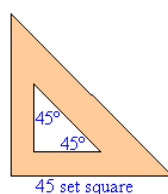

<Cwmpawd fel hyn, nid fel hyn / Compass like this, not like this >

< 150mm >

(maint yn fras / approx size)

Clo clap cyfunrhif / Combination padlock

---: '17"1111

ITEM CODE	DESCRIPTION	SIZE	PRICE
FOOB2415	Toe Saver Workboots Size 3-13	3-13	£12.00
OVEBIZI NAVY	Biz Weld Propane Overalls	S-SXL (Reg Leg31'1	£29.00
OVEBIZI NAVY	Biz Weld Propane Overalls	S-SXL (Long Leg33'1	£31.00
PPE PW37/BLUE	Safety Specs	One Size	£3.00
HEA-FXADF913	Auto Darkening Welding Helmet	OneSize	£39.00
GLOSUPARED	Welding Gaunlets	One Size	£3.00